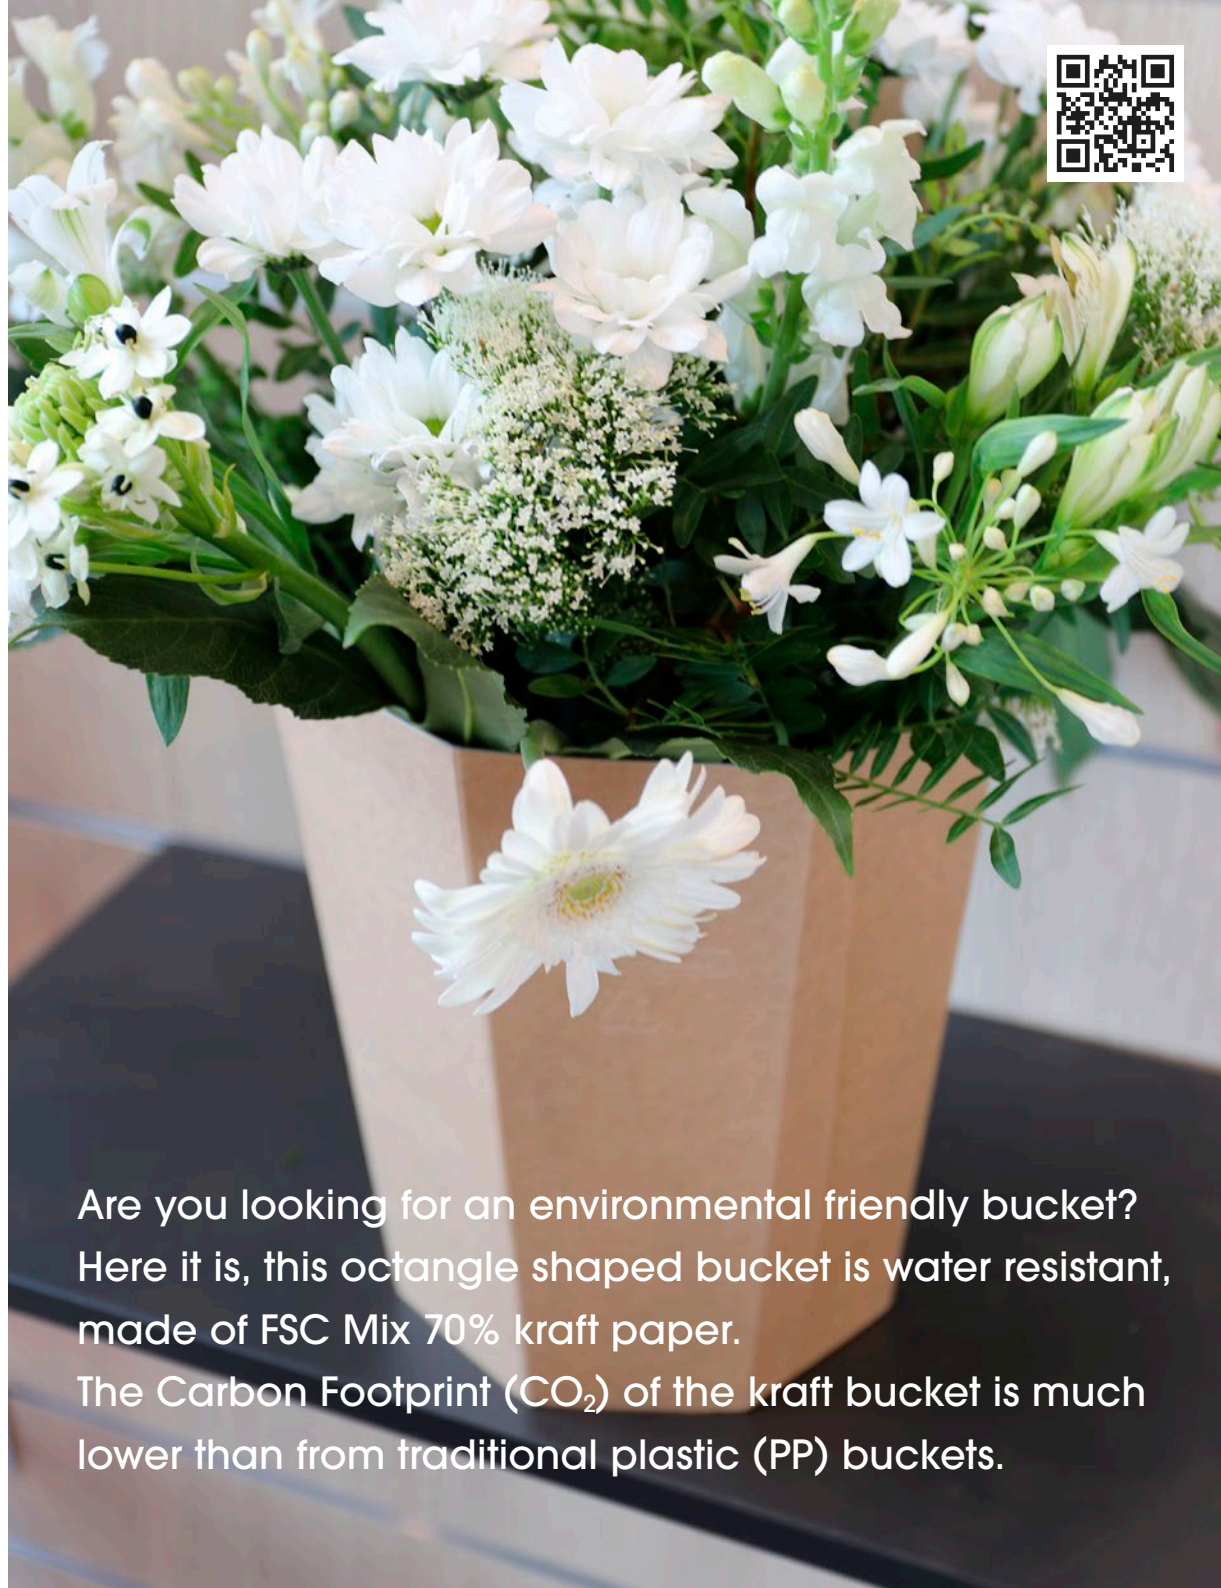

AMSTELVEEN - OFFICE
De Loetenweg 2
1187 WB Amstelveen, the Netherlands
T + 31 (0) 88 7354111
info@dillewijnzwapak.nl

AALSMEER - GTC WATERDRINKER
Sierteeltstraat 129
1431 GM Aalsmeer, the Netherlands
T +31 (0) 88 7354200
wgtc@dillewijnzwapak.nl

EDE - PLANTION
Wellensiekstraat 4
6718 XZ Ede, the Netherlands
T +31 (0) 88 7354230
ede@dillewijnzwapak.nl

EELDE - EUROFLEUR
Burg. J.G. Legroweg 80
9761 TD Eelde, the Netherlands
T +31 (0) 88 7354237
eelde@dillewijnzwapak.nl

WESTLAND - PYRAMIDE
Middel Broekweg 33
2675 KC Honselersdijk, the Netherlands
T +31 (0) 88 7354123 (shop)
T +31 (0) 88 7354120 (office)
pyramide@dillewijnzwapak.nl

UITHOORN - TICA
Randweg 155
1422 ND Uithoorn, the Netherlands
(Blauwe hal H14, H16 en H18)
T +31 (0) 88 7354222
p.konst@dillewijnzwapak.nl

VENLO - TRENDS & TRADE
Floralaan 31
5928 RD Venlo, the Netherlands
T +31 (0) 88 7354222
p.konst@dillewijnzwapak.nl

www.dillewijnzwapak.nl
© Dillewijn Zwapak 2020

Are you looking for an environmental friendly bucket?
Here it is, this octangle shaped bucket is water resistant,
made of FSC Mix 70% kraft paper.
The Carbon Footprint (CO₂) of the kraft bucket is much
lower than from traditional plastic (PP) buckets.

FSC products on request.

DILLEWIJN ZWAPAK
packaging is our passion

Find us on: